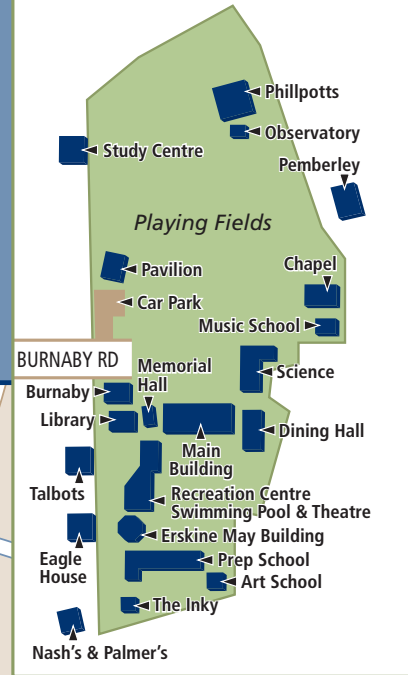

# Town Map

Bedford School is on the northern side of Bedford town centre. The main entrance is located off De Parys Avenue in Burnaby Road. Parking for visitors is available to the left on entering Burnaby Road. Bedford is easily accessible: the M1 is about 12 miles to the west and the A1 is 8 miles to the east; the link between the A1 and the M1 is the A14.

### from the North - Wellingborough and the A6

Enter the town along the A6, turning left into Roff Avenue at the roundabout with Tavistock Street and Union Street.

# Location Map