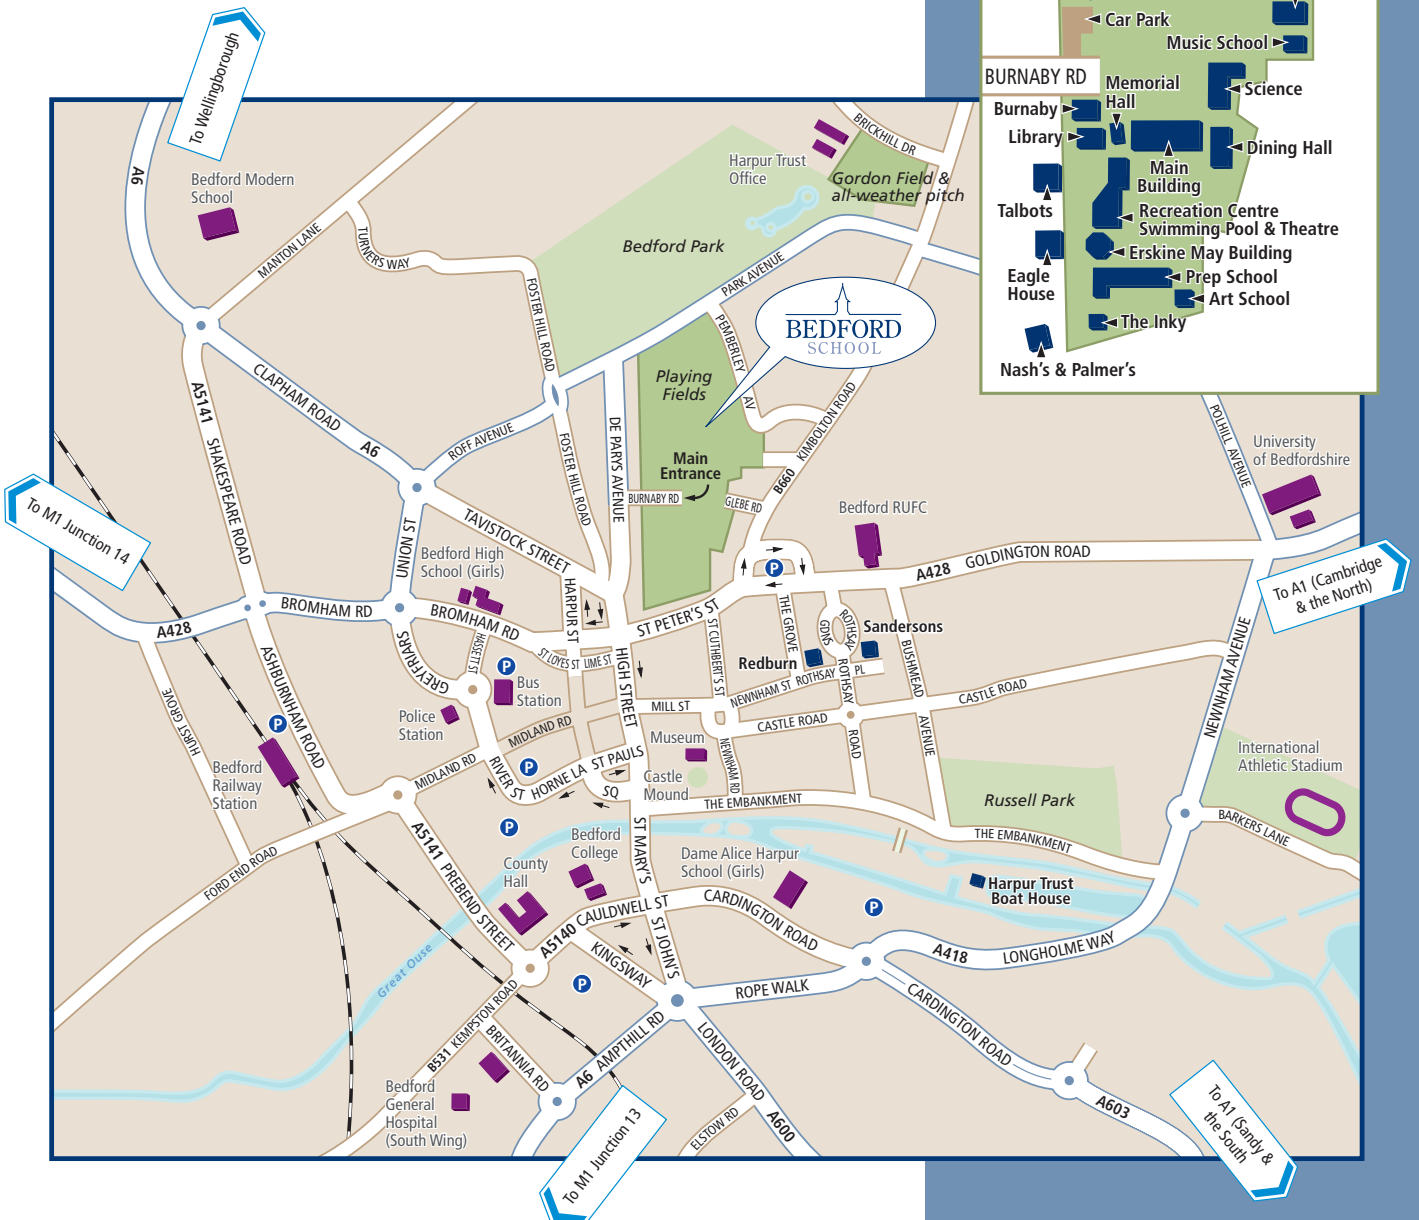

# Town Map

Bedford School is on the northern side of Bedford town centre. The main entrance is located off De Parys Avenue in Burnaby Road. Parking for visitors is available to the left on entering Burnaby Road. Bedford is easily accessible: the M1 is about 12 miles to the west and the A1 is 8 miles to the east; the link between the A1 and the M1 is the A14.

### from the North - Wellingborough and the A6

Enter the town along the A6, turning left into Roff Avenue at the roundabout with Tavistock Street and Union Street.

# Location Map

## BY TAXI FROM BEDFORD RAILWAY STATION

The School is a five minute taxi ride from the station. We recommend you say "Bedford School, De Parys Avenue" because other local schools have similar names.